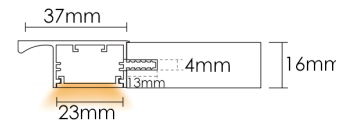

کد	رنگ نور	نیاز به سنسور	نیاز به ترانس	قابلیت کات تو سائز	توان مصرفی	ولتاژ
N523	نور گرم	ندارد	دارد	دارد	7.2W	DC12V
N524	نور گرم	ندارد	دارد	دارد	10.8W	DC12V
N525	نور گرم	ندارد	دارد	دارد	14.4W	DC12V