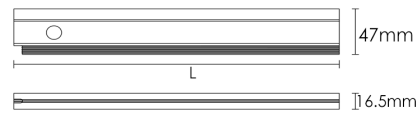

کد	رنگ نور	نیاز به سنسور	نیاز به ترانس	قابلیت کات تو سائز	توان مصرفی	ولتاژ
N523	نور گرم	ندارد	دارد	دارد	7.2W	DC12V
N524	نور گرم	ندارد	دارد	دارد	10.8W	DC12V
N525	نور گرم	ندارد	دارد	دارد	14.4W	DC12V