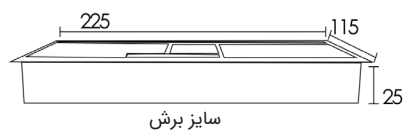

قاب داکت پلاستیکی رومیزی با آرامبند طول 225mm

قاب داکت پلاستیکی رومیزی با جای قلم و خودکار بدون سوکت رنگ مشکی عمق ۲۵mm طول ۲۲۵mm، عرض ۱۱۵mm | T348

* The frame of the desktop electrical duct does not have any interface port and is only a cover for transferring wires.

Made of Plastic

قاب داکت پلاستیکی رومیزی با آرامبند طول 294mm

قاب داکت پلاستیکی رومیزی با جای قلم و خودکار بدون سوکت رنگ مشکی عمق ۲۶mm، طول ۲۹۴mm، عرض ۱۱۹mm | T349