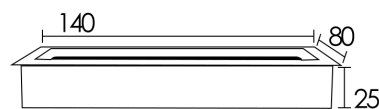

سایز برش

* The frame of the desktop electrical duct does not have any interface port and is only a cover for transferring wires.

Made of aluminum alloy

Opening and folding manually