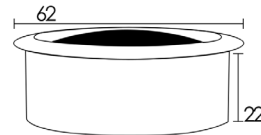

داکت دایره رومیزی رنگ سیلور پودری

داکت دایره رومیزی رنگ سیلور پودری عمق ۲۲mm، قطر ۶۷mm | **T383**

* The frame of the desktop electrical duct does not have any interface port and is only a cover for transferring wires.

Made of Plastic