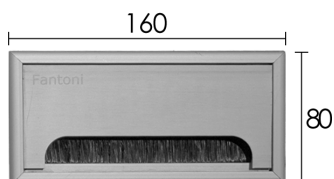

سایز برش

* The frame of the desktop electrical duct does not have any interface port and is only a cover for transferring wires.

Made of aluminum alloy

Opening and folding manually