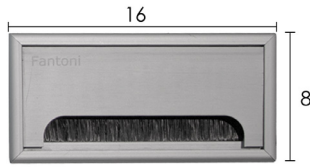

قَاب دَاكْت لَوَايِي پَلَاَسْتِيكِي رُومِيزِي طُول 160mm

T370 قَاب دَاكْت لَوَايِي پَلَاَسْتِيكِي رُومِيزِي مَدَل اِكُو رَنگ سِيَلُور عَمَق 25mm، طُول 160mm، عَرْض 80mm

T371 قَاب دَاكْت لَوَايِي پَلَاَسْتِيكِي رُومِيزِي مَدَل اِكُو رَنگ مَشْكِي عَمَق 25mm، طُول 160mm، عَرْض 80mm