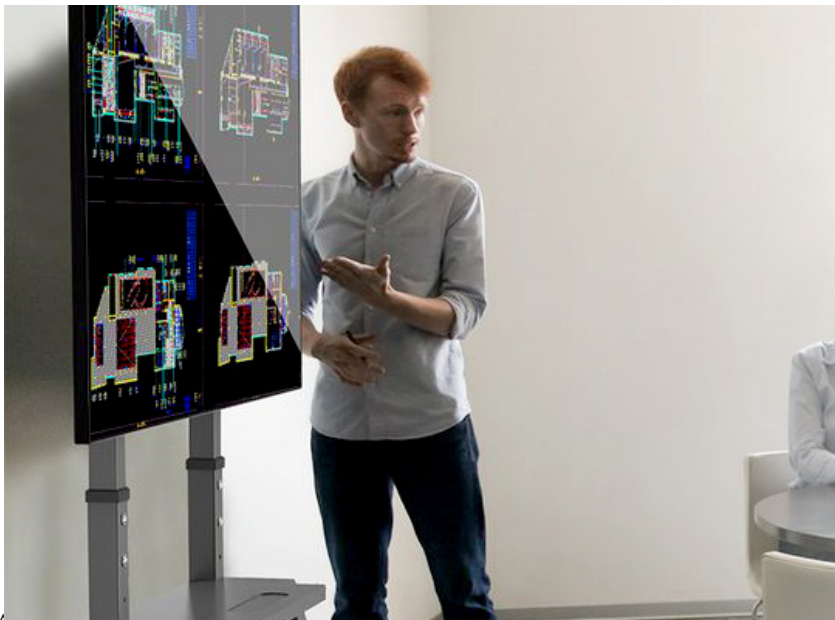

استند لیفت آپ دو پایه پرتابل TV سری B | T505