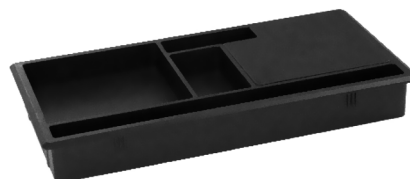

\* The frame of the desktop electrical duct does not have any interface port and is only a cover for transferring wires.

Made of aluminum alloy

Opening and folding manually

Door closer Mechanism

\* The frame of the desktop electrical duct does not have any interface port and is only a cover for transferring wires.

Made of aluminum alloy

Opening and folding manually

Door closer Mechanism

قاب داکت پلاستیکی رومیزی با آرامبند طول 225mm

قاب داکت پلاستیکی رومیزی با جای قلم و خودکار بدون سوکت رنگ مشکی عمق ۲۵mm طول ۲۲۵mm، عرض ۱۱۵mm | T348

\* The frame of the desktop electrical duct does not have any interface port and is only a cover for transferring wires.

Made of Plastic

دریچه هو

دریچه هوا، مخصوص کیس کامپیوتر رنگ مشکی عمق ۱۶mm، طول ۳۲۰mm، عرض ۱۲۰mm | T350

\* The frame of the desktop electrical duct does not have any interface port and is only a cover for transferring wires.